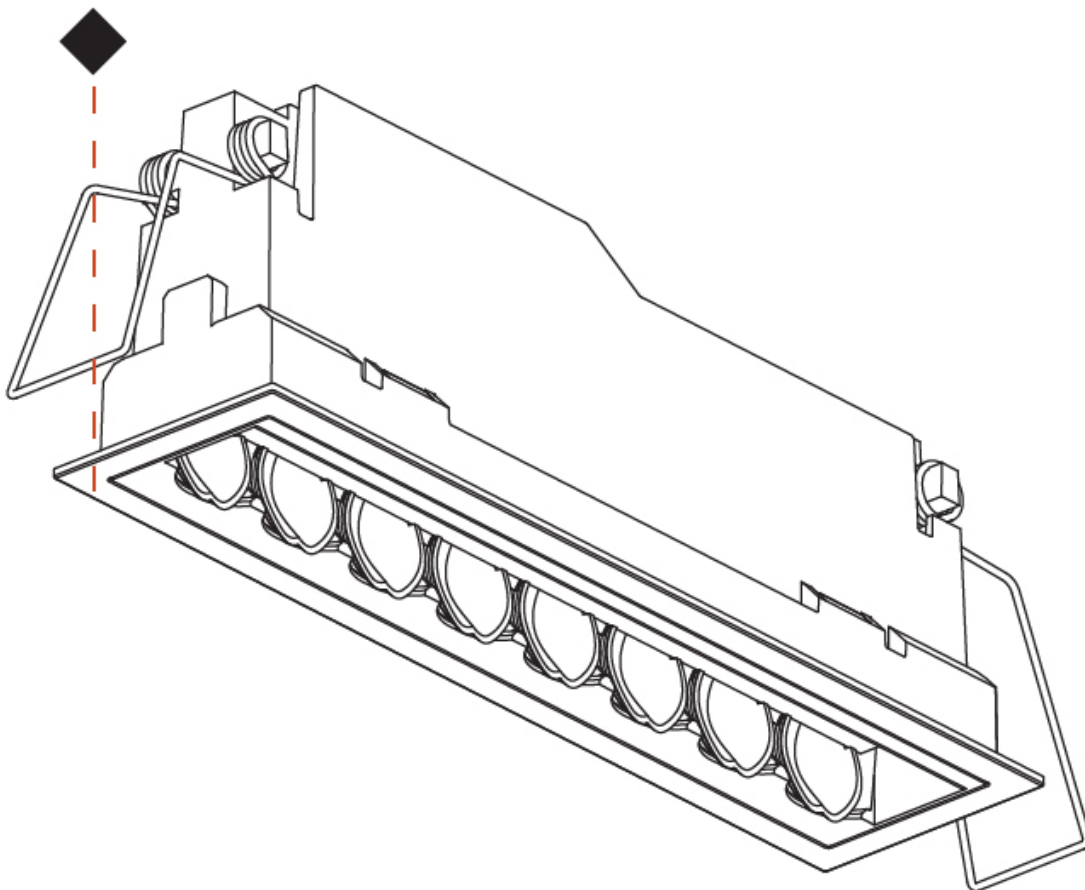

MAGIQ HOLLOW WALLWASH RECESSED

A35582-

PROJECT _____

TYPE _____

SPECIFIER _____

QUANTITY _____

DATE _____

A