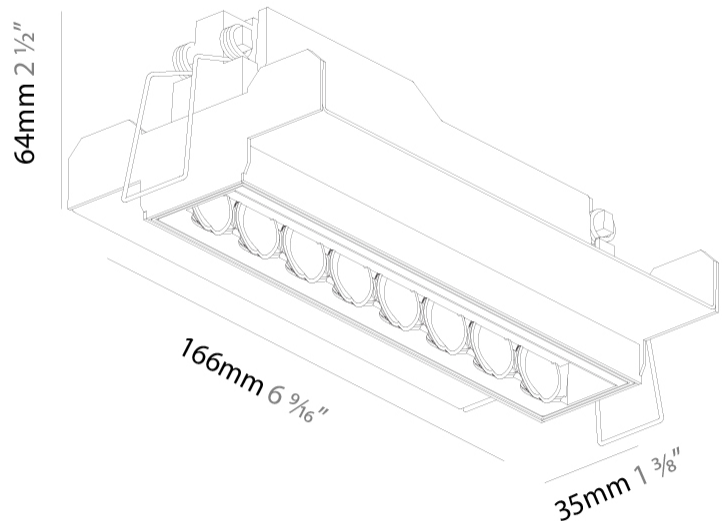

GENERAL

Series: Magiq Hollow Wallwash
Brand: Prolicht
Division: Architectural
Mounting Type: Trimless
Mounting Location: Ceiling
Subcategory: Wallwash

PHYSICAL

Shape: Rectangle
Length (mm): 166
Length (in): 6 ⁹/₁₆
Width (mm): 35
Width (in): 1 ³/₈
Height (mm): 64
Height (in): 2 ¹/₂
Ceiling Thickness (mm): 12.5
Ceiling Thickness (in): 1/2
Min. Recessing Depth (mm): 100
Min. Recessing Depth (in): 3 ¹⁵/₁₆
Light Distribution: Asymmetric
Weight (kg): 0.525
Weight (lbs): 1.16
Holder Finish: WHI / BLK
Fixture Material: Aluminum Die Cast
Cut-out Measurements: 173mm / 6 13/16" x 42mm / 1 5/8"

ELECTRICAL

Lamp Type: LED (Zhaga Standard)
Input Wattage (W): 19
Total Output Wattage (W): 17.2
Dimming: Tri-Mode (Non-Dimming and Phase Dimming (120Vac only) and 0-10V Dimming)
Driver Included: No
Driver Location: Recessed Housing
Driver Type: Constant Current - Universal
Driver Class: Class 2
Housing: See components
Input Voltage (V): 120 - 277
Constant Current (MA): 700

LED

Number of LEDs: 8
Color Temperature (°K): 2700 / 3000 / 3500 / 4000
Max. Delivered Lumen (lm): 1270 / 1270 / 1513 / 1544
Nominal Lumen (lm): 1492 / 1492 / 1778 / 1814
CRI: >90 CRI
Efficiency (%): 82.3
Lamp Life (hrs): 50000
Upon Request: Special Color Temperature

OPTICAL

Upon Request: Special Beam Angles

RATINGS AND CERTIFICATIONS

Certified By: CSA Certified to UL and CSA Standards
IP rating: IP20